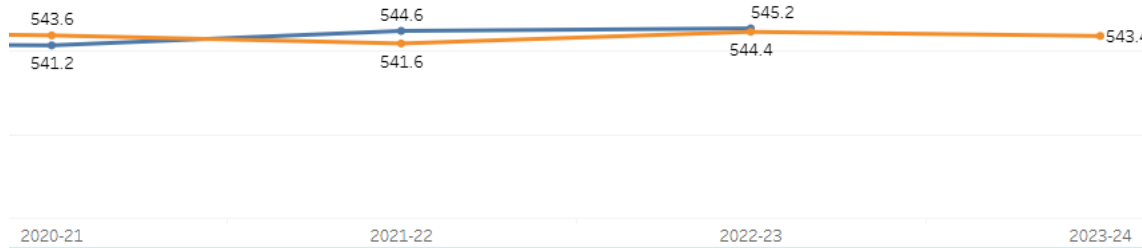

Pass rate cut score = 520

Advanced Program Completers