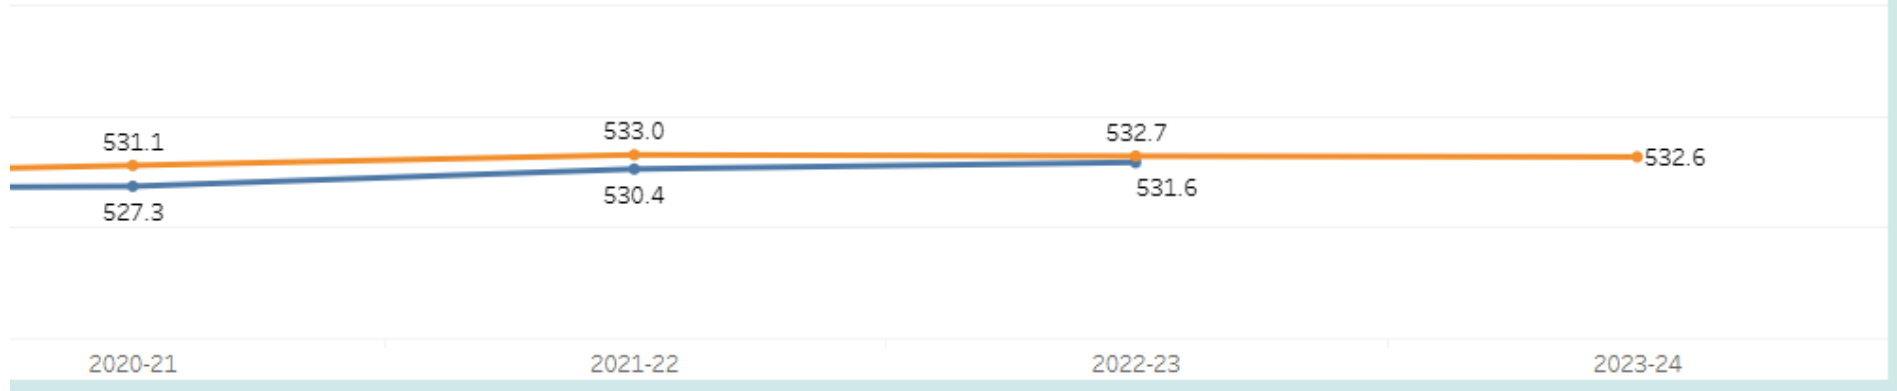

Educating All Students- EAS Total Score Average

Initial

Pass Rate Cut Score = 520