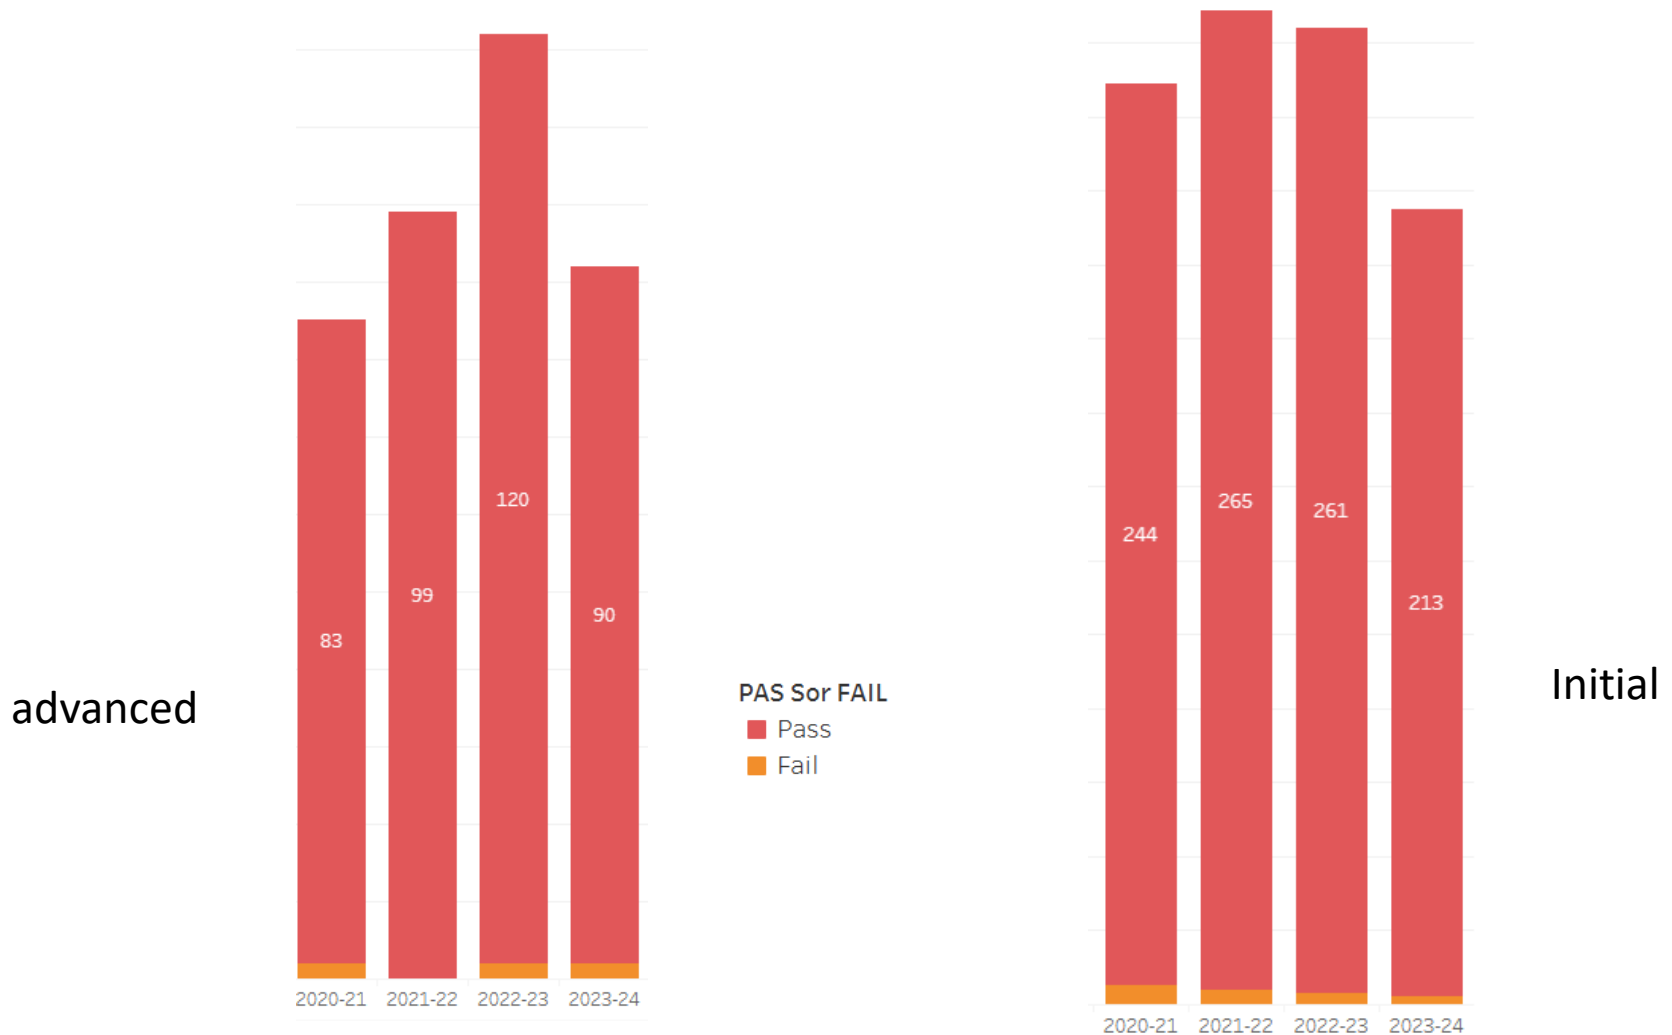

Educating All Students- EAS Total Score Average

Initial

Pass Rate Cut Score = 520

Advanced

Educating all Students - EAS

Pass Rates

Pass rates are 97% or higher over the past 4 completor cohorts

Content Specialty Test- Total Score Averages