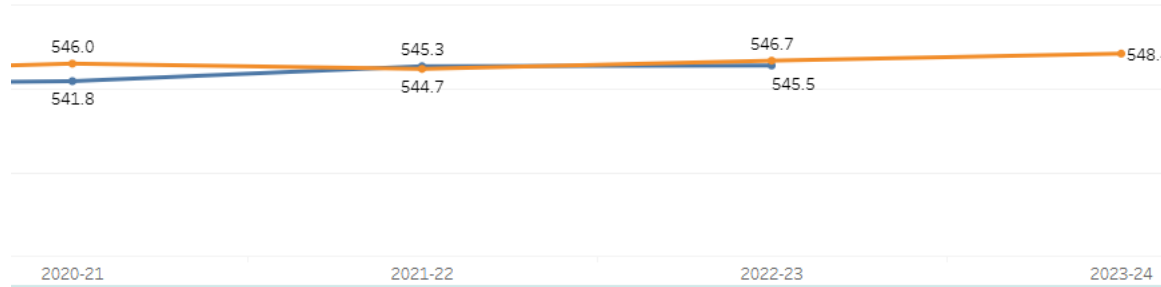

Content Specialty Test- Total Score Averages

Avg. BSU Avg. NYS

Pass rate cut score = 520

Initial Program Completers